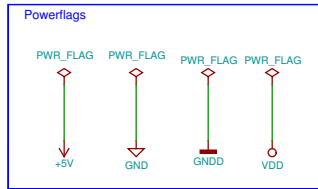

Sheet: Interfaces IO

contains all Interfaces  
and IO applications

File: Interfaces.sch

Sheet: Power Supply

File: PowerSupply.sch

KITcar

Sheet: /

File: ManualMode.sch

Title: ManualMode

Size: A4

Date: 2020-02-25 14:24:32 +0000, Commit 43c8592

Rev:

Plotted by eeshow 71c9248 20180723-15:25Z

Id: 1/3

Sheet: /Power Supply/ File: PowerSupply.sch		
Title: Power Supply		
Size: A4	Date: 2020-02-25 14:24:32 +0000, Commit 43c8592	Rev:
Plotted by eeshow 71c9248 20180723-15:25Z		Id: 2/3