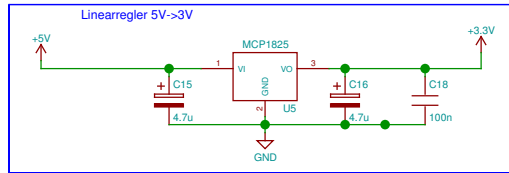

Title: ManualMode

Size: A4

Date: 2020-02-25 14:24:32 +0000, Commit 43c8592

Rev:

Plotted by eeshow 71c9248 20180723-15:25Z

Id: 1/3

Sheet: /Power Supply/ File: PowerSupply.sch		
Title: Power Supply		
Size: A4	Date: 2020-02-25 14:24:32 +0000, Commit 43c8592	Rev:
Plotted by eeshow 71c9248 20180723-15:25Z		Id: 2/3