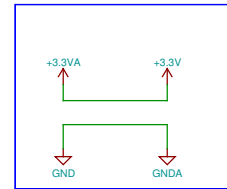

Title: ManualMode

Size: A4

Date: 2020-02-25 14:24:32 +0000, Commit 43c8592

Rev:

Plotted by eeshow 71c9248 20180723-15:25Z

Id: 1/3

Sheet: /Power Supply/ File: PowerSupply.sch		
Title: Power Supply		
Size: A4	Date: 2020-02-25 14:24:32 +0000, Commit 43c8592	Rev:
Plotted by eeshow 71c9248 20180723-15:25Z		Id: 2/3