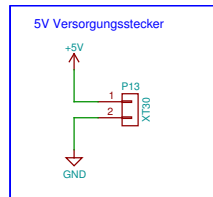

Title: ManualMode

Size: A4

Date: 2020-02-25 14:24:32 +0000, Commit 43c8592

Rev:

Plotted by eeshow 71c9248 20180723-15:25Z

Id: 1/3

Sheet: /Power Supply/ File: PowerSupply.sch		
Title: Power Supply		
Size: A4	Date: 2020-02-25 14:24:32 +0000, Commit 43c8592	Rev:
Plotted by eeshow 71c9248 20180723-15:25Z		Id: 2/3