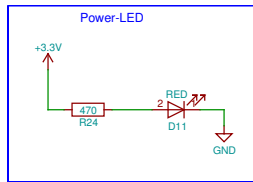

Title: ManualMode

Size: A4

Date: 2020-02-25 14:24:32 +0000, Commit 43c8592

Rev:

Plotted by eeshow 71c9248 20180723-15:25Z

Id: 1/3

Sheet: /Power Supply/ File: PowerSupply.sch		
Title: Power Supply		
Size: A4	Date: 2020-02-25 14:24:32 +0000, Commit 43c8592	Rev:
Plotted by eeshow 71c9248 20180723-15:25Z		Id: 2/3